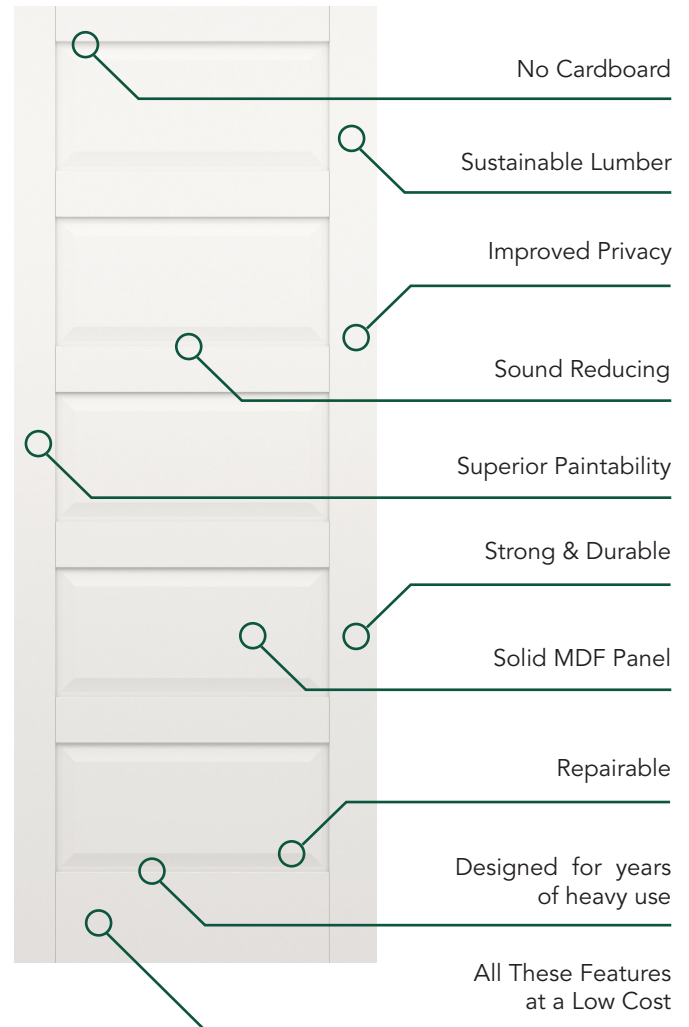

Moulded Skin vs Stile & Rail Primed

Not All Doors Are Created Equal

Moulded Skin

VS

Stile & Rail Primed

**Similar Price.
Superior Value.**

Not all doors are created equal – Woodgrain doors are crafted with a superior focus on quality and design. Woodgrain stile and rail primed flat panel and raised panel doors have countless features and benefits far superior to any moulded skin door on the market. Woodgrain's expertise in stile and

rail manufacturing brings all these great benefits of a true stile and rail primed door at a price that is competitive with the inferior primed moulded doors – the choice is simple – ask for Woodgrain primed stile and rail doors today!

Construction Comparison

Moulded Skin vs Stile & Rail

Features & Benefits

-  Customizable
-  Dependably Secure
-  Timeless
-  Sustainably Made
-  Engineered Wood Core
-  Superior Sound Reduction
-  Durable for Decades

Express Ship Primed Door Models Available*

Express Ship Available Sizes:

Width: 6'8", 8'0" Thickness: 1 3/8" Width: 1-6", 2'0", 2'4", 2'6", 2'8", 3'0"

*Many other models and sizes available in shaker and raised panel in 4 week lead times | **8'0" only