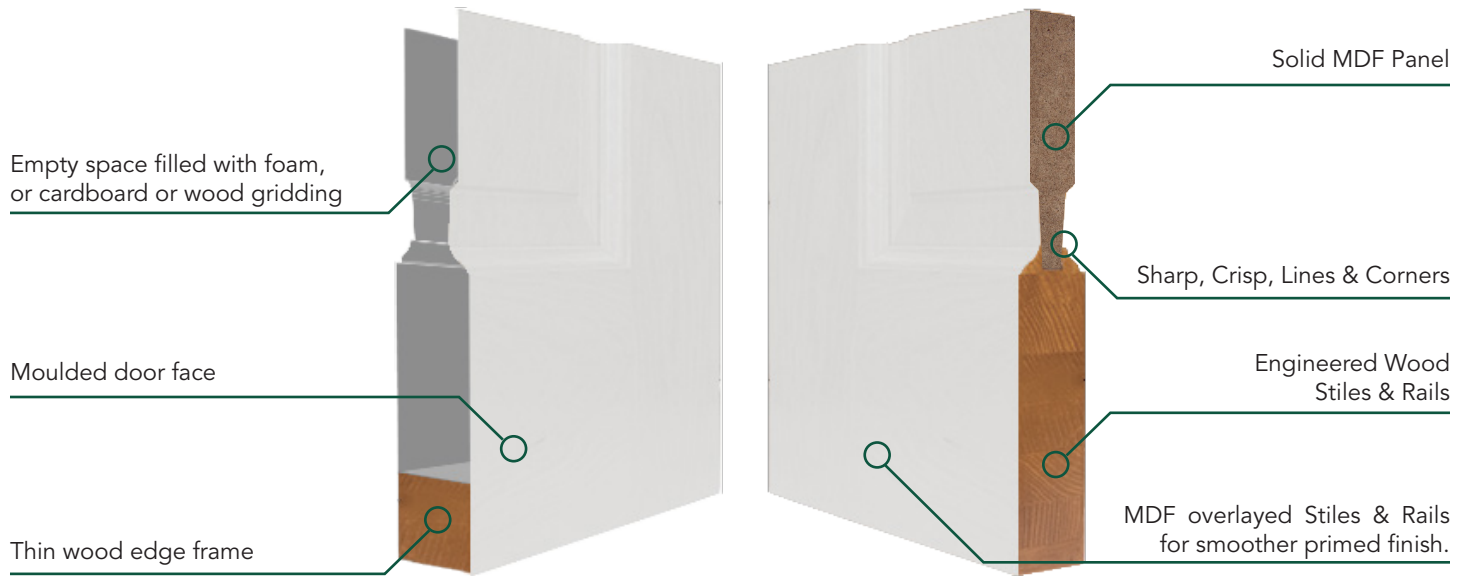

Moulded Skin vs Stile & Rail Primed

Not All Doors Are Created Equal

Moulded Skin

VS

Stile & Rail Primed

**Similar Price.
Superior Value.**

Not all doors are created equal – Woodgrain doors are crafted with a superior focus on quality and design. Woodgrain stile and rail primed flat panel and raised panel doors have countless features and benefits far superior to any moulded skin door on the market. Woodgrain's expertise in stile and

rail manufacturing brings all these great benefits of a true stile and rail primed door at a price that is competitive with the inferior primed moulded doors – the choice is simple – ask for Woodgrain primed stile and rail doors today!

Construction Comparison

Moulded Skin vs Stile & Rail

Features & Benefits

-  Customizable
-  Dependably Secure
-  Timeless
-  Sustainably Made
-  Engineered Wood Core
-  Superior Sound Reduction
-  Durable for Decades

Express Ship Primed Door Models Available*

Express Ship Available Sizes:

Width: 6'8", 8'0" Thickness: 1 3/8" Width: 1-6", 2'0", 2'4", 2'6", 2'8", 3'0"

*Many other models and sizes available in shaker and raised panel in 4 week lead times | **8'0" only